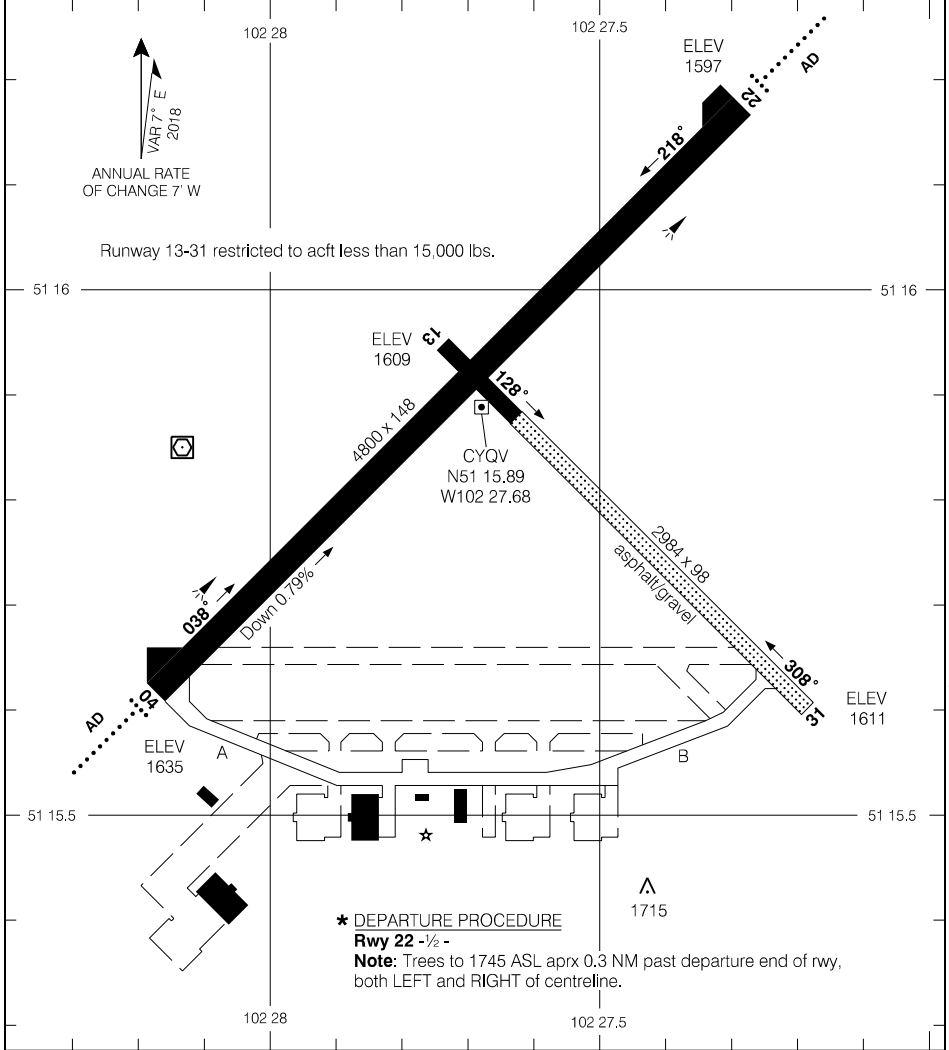

AERODROME CHART

AWOS - 128.72						RADIO Regina - 119.65 296.6 TFC - 119.65 296.6		CTR Winnipeg - 132.52 RADIO Winnipeg - 123.47	
DECL	DISTS	04	22	13	31				
TORA		4800	4800	2984	2984				
TODA		5784	5784	3968	3968				
ASDA		4800	4800	2984	2984				
LDA		4800	4800	2984	2984				

Source of Canadian Civil Aeronautical Data: © 2020 NAV CANADA All rights reserved

TAKE-OFF MINIMA	SCALE IN FEET
Rwy 04: ½	1000 0 1000
Rwy 22: *	
Rwys 13, 31: NOT ASSESSED	

AERODROME CHART

EFF 10 SEP 20

CYQV